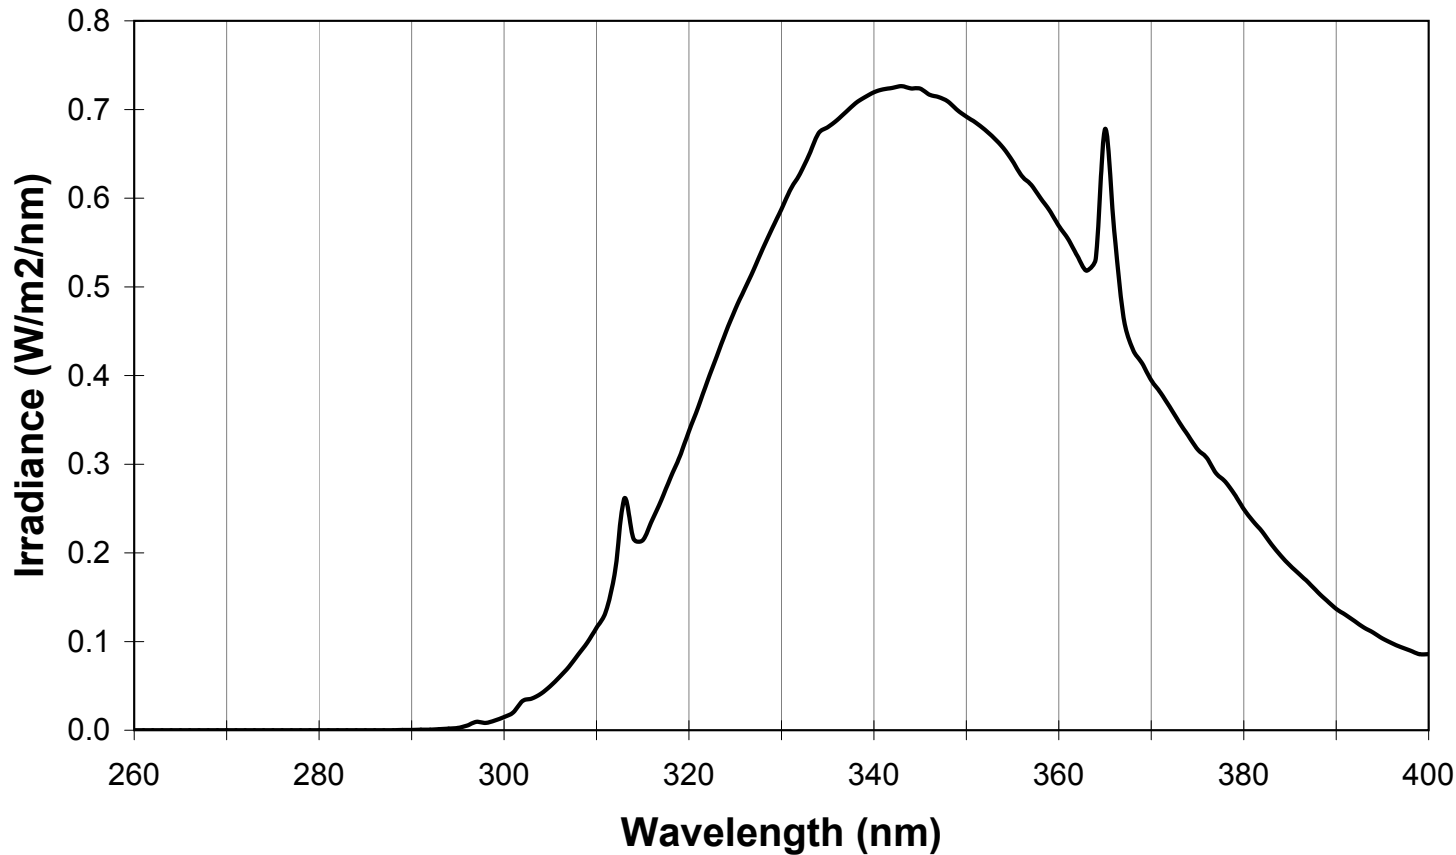

QUV Spectral Power Distribution for QUV with UVA-340 Fluorescent Lamps

SPD for QUV[®] with UVA-340 Fluorescent Lamps

SPD for QUV with UVA-340 Fluorescent Lamps

NOTE: Irradiance values may differ from those listed below due to variations in lamps, lamp age, chamber or room temperature, and measurement position. Different measurement instrumentation and calibration techniques can also cause measured irradiance values to differ from those listed below.